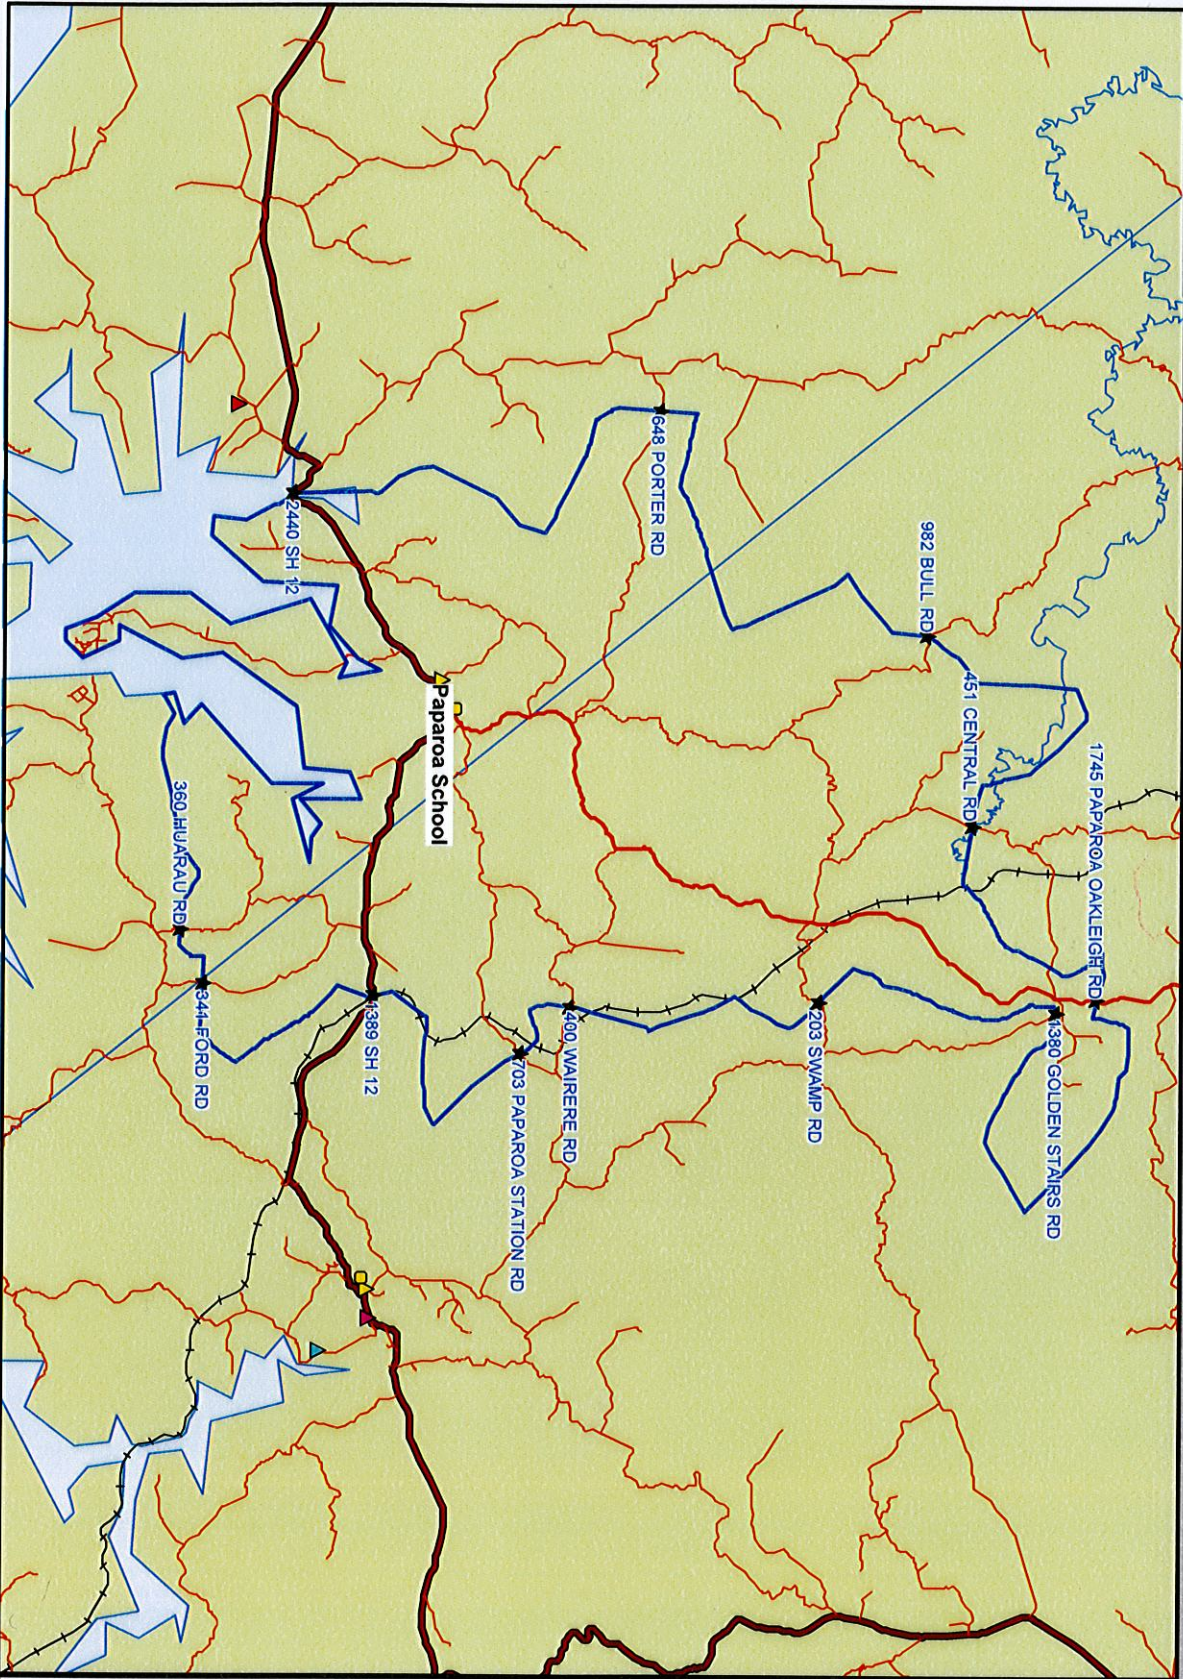

TRANSPORT ENTITLEMENT ZONE MAP FOR:
PAPAROA SCHOOL (years 1-6)

INSTITUTE No.
1077

- TEZ
- Roads
- Railway
- River
- Lake
- School

Date Printed: 30 January 2009